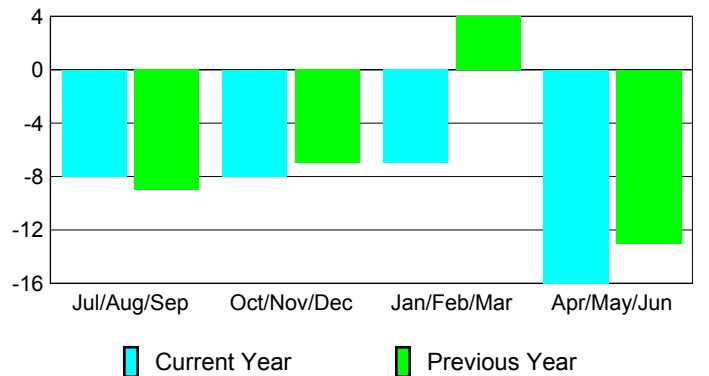

Membership Results
2009-2010

Membership
2008-2009

Month	Net Memb Goal	Actual New Memb	Actual Dropped Memb	Gain/Loss of Memb	Gain/Loss of Memb
Jul/Aug/Sep	5	10	-18	-8	-9
Oct/Nov/Dec	3	14	-22	-8	-7
Jan/Feb/Mar	21	25	-32	-7	4
Apr/May/June	1	11	-27	-16	-13
Totals	30	60	-99	-39	-25

Membership Results 2009-2010

Goal, New, Dropped, Gain/Loss

Comparison of Membership Gain/Loss

Current Year Compared to the Previous Year

Gender Comparison 2009-2010

Jul/Aug/Sep

Oct/Nov/Dec

Jan/Feb/Mar