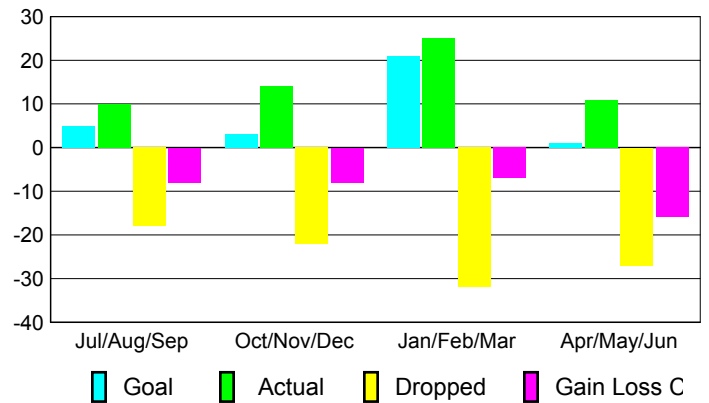

Membership Results 2009-2010

Goal, New, Dropped, Gain/Loss

Comparison of Membership Gain/Loss

Current Year Compared to the Previous Year